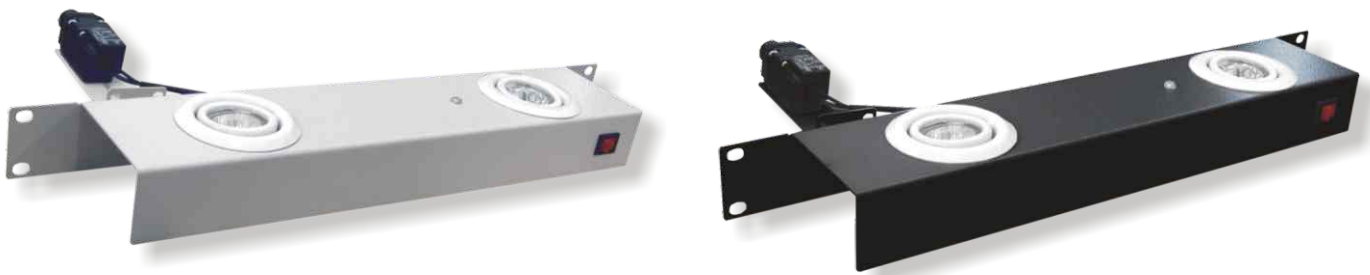

Product information

Lighting unit 19"/1U

- Two spotlights, each 20 W,
- Front On/Off switch,
- Contact-proof cover,
- Connecting cable is not included,
- Lamp ready for the connection of door contact switch,
- Operating voltage: 230 V, 50 Hz,
- Material: steel sheet,
- Paint finish: RAL 7035 (light grey), or RAL 7021 (black).

Available dimensions

Weight [kg]	Index RAL 7035	Index RAL 7021
1,4	24010010	24010011

Contact

BKT Elektronik

Export Department

69 Łochowska Str.

86-005 Białe Błota

tel. +48 52 36 36 371, -772, -780